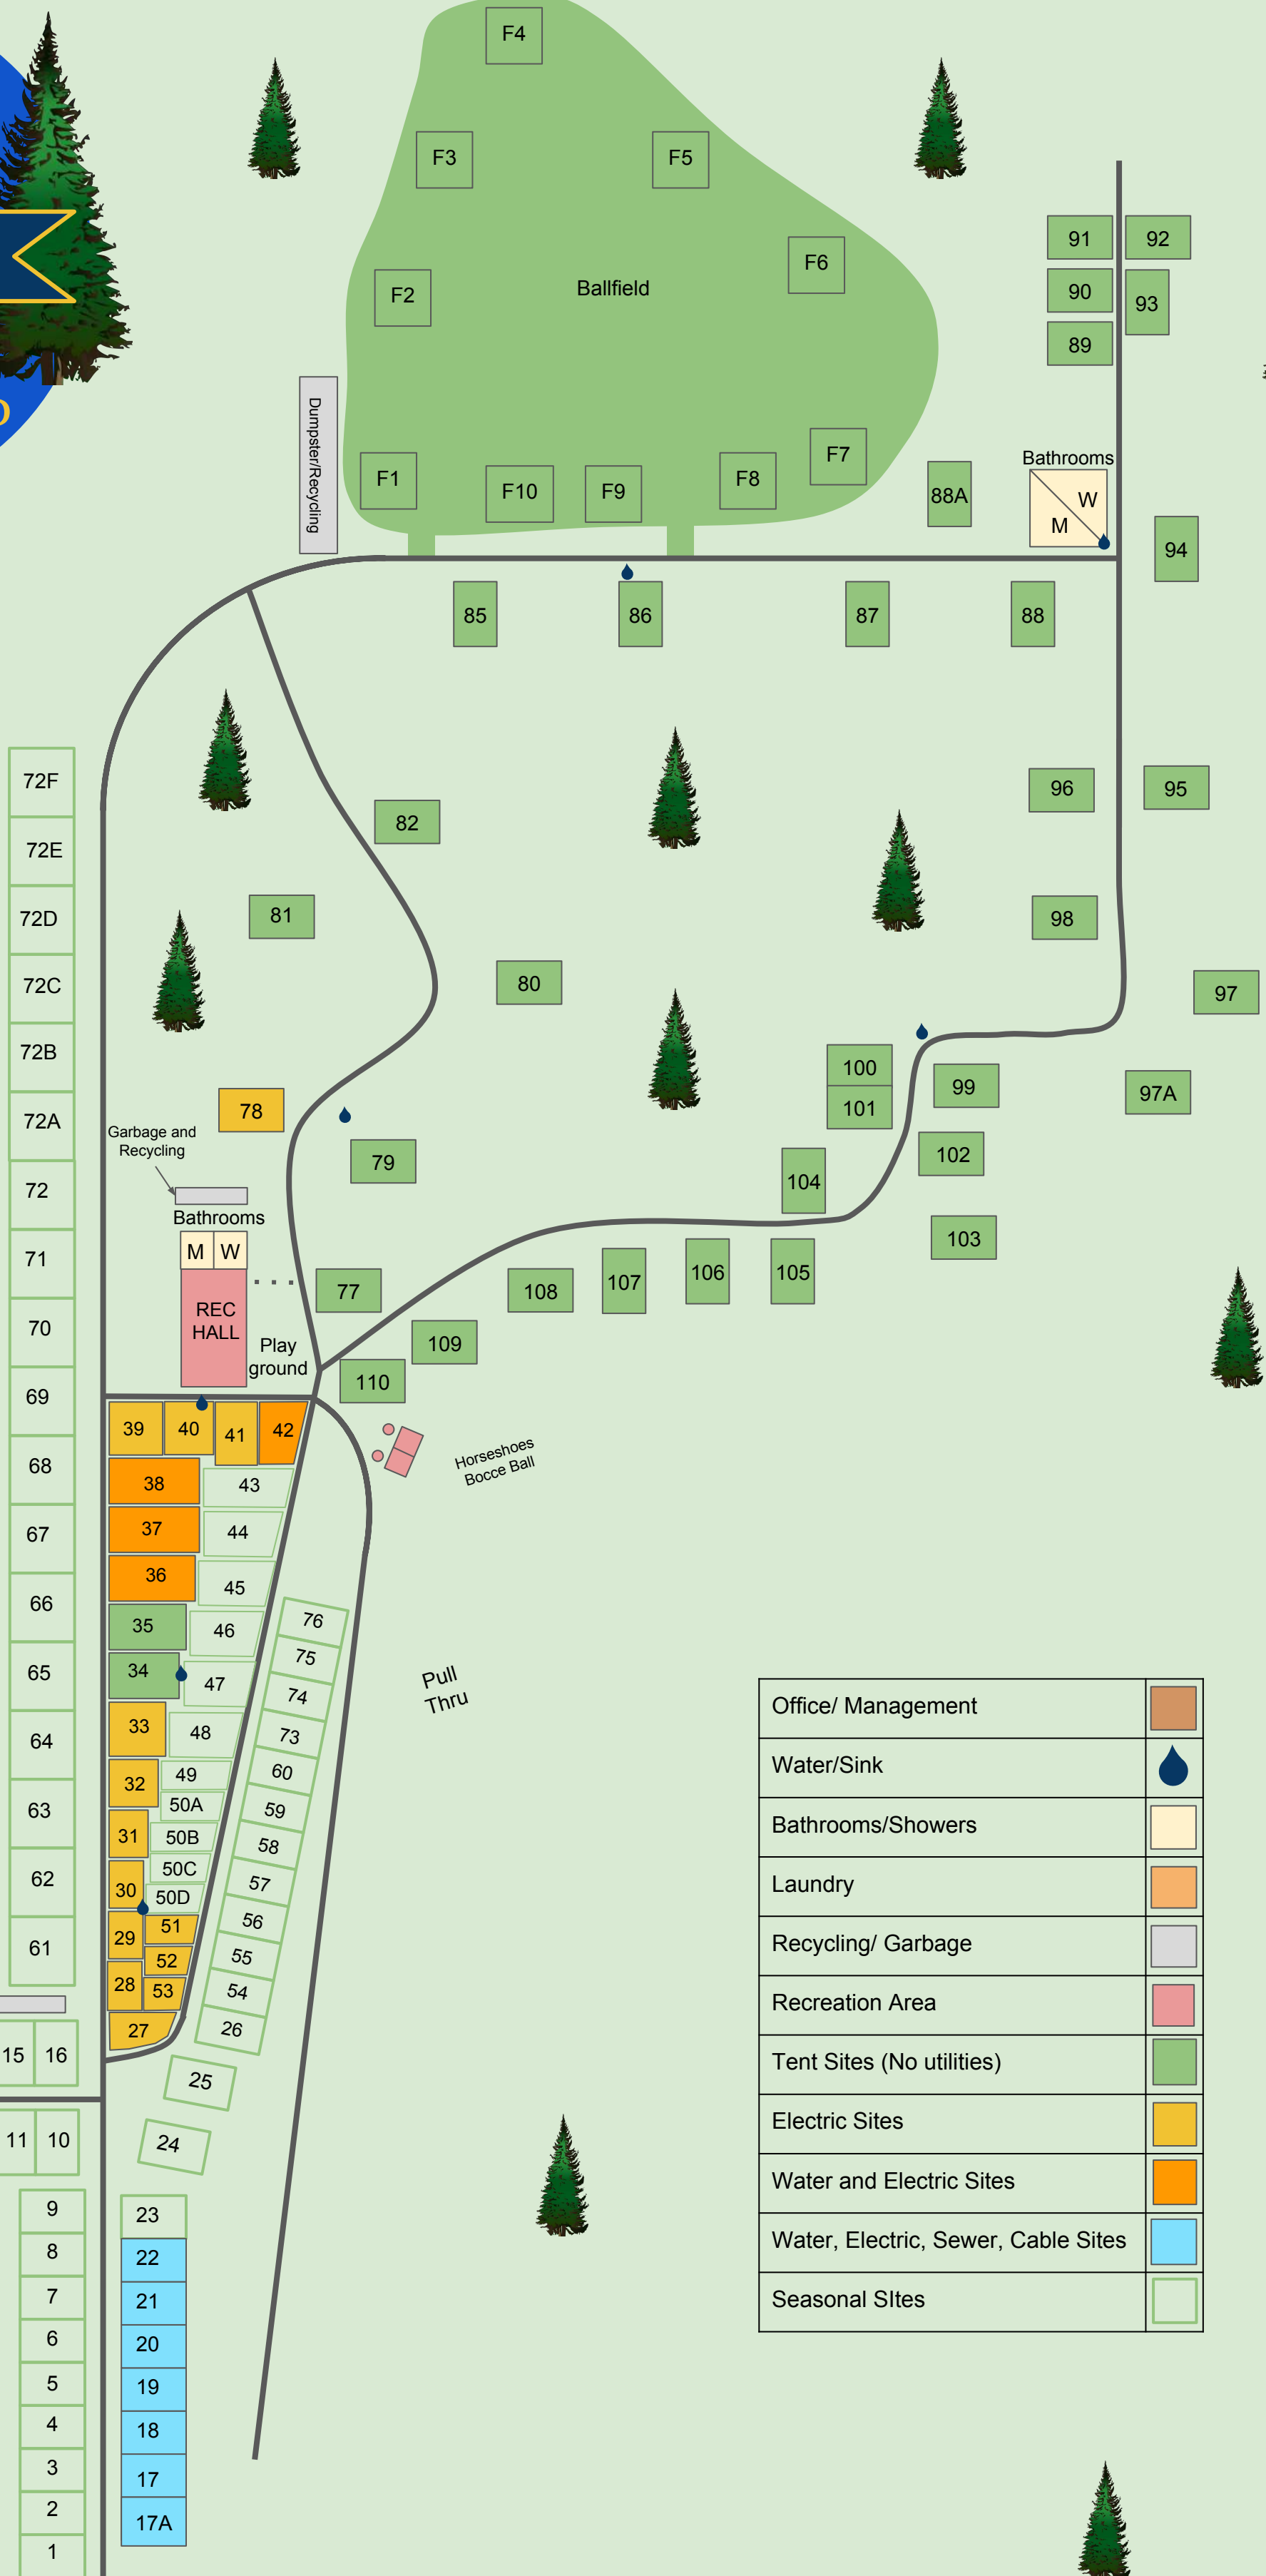

Drakes-Island-Beach 1 1/2 mi
Wells 3 1/2 miles

Kennebunk

Office/ Management	
Water/Sink	
Bathrooms/Showers	
Laundry	
Recycling/ Garbage	
Recreation Area	
Tent Sites (No utilities)	
Electric Sites	
Water and Electric Sites	
Water, Electric, Sewer, Cable Sites	
Seasonal Sites	

Pull Thru

Dumpster/Recycling

Garbage and Recycling

Bathrooms

REC HALL

Play ground

Horseshoes
Bocce Ball

Ballfield

Bathrooms

Garbage and Recycling

Bathrooms

REC HALL

Play ground

Horseshoes
Bocce Ball

Ballfield

Bathrooms