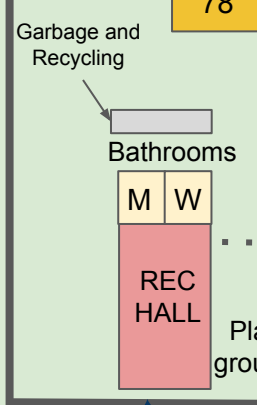

Drakes-Island-Beach 1 1/2 mi
Wells 3 1/2 miles

Kennebunk

Office/ Management	
Water/Sink	
Bathrooms/Showers	
Laundry	
Recycling/ Garbage	
Recreation Area	
Tent Sites (No utilities)	
Electric Sites	
Water and Electric Sites	
Water, Electric, Sewer, Cable Sites	
Seasonal Sites	

Pull Thru

Dumpster/Recycling

Garbage and Recycling

Bathrooms

REC HALL

Play ground

Horseshoes
Bocce Ball

Ballfield

Bathrooms

Garbage and Recycling

Bathrooms

REC HALL

Play ground

Horseshoes
Bocce Ball

Ballfield

Bathrooms